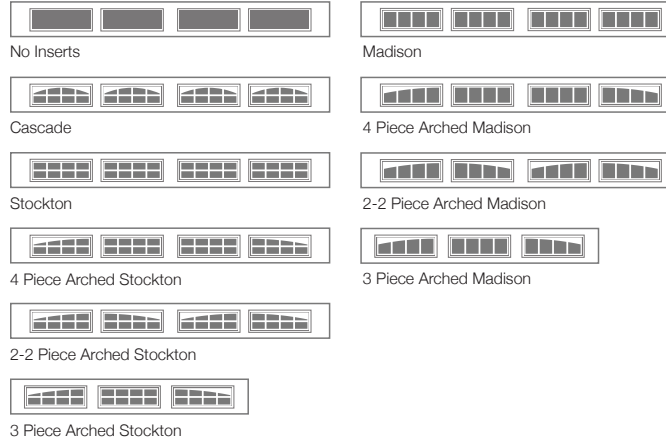

Shown in accents woodtones walnut with optional plain windows and glass.

2583 STAMPED SHAKER

COLORS¹

¹ Refer to your local C.H.I. Dealer for exact color and woodtones match.

ACCENTS WOODTONES¹

WINDOW INSERTS

GLASS

Plain is available as polycarbonate.

DESIGNER GLASS

LaSalle not available in 18" sections

EXTERIOR HARDWARE

Permanent

Spade

Wrought Iron