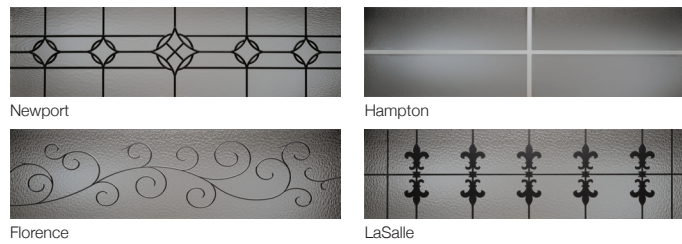

Shown in accents woodtones walnut with optional plain windows and glass.

2583 STAMPED SHAKER

COLORS¹

¹ Refer to your local C.H.I. Dealer for exact color and woodtones match.

ACCENTS WOODTONES¹

WINDOW INSERTS

GLASS

Plain is available as polycarbonate.

DESIGNER GLASS

LaSalle not available in 18" sections

EXTERIOR HARDWARE

Permanent

Spade

Wrought Iron